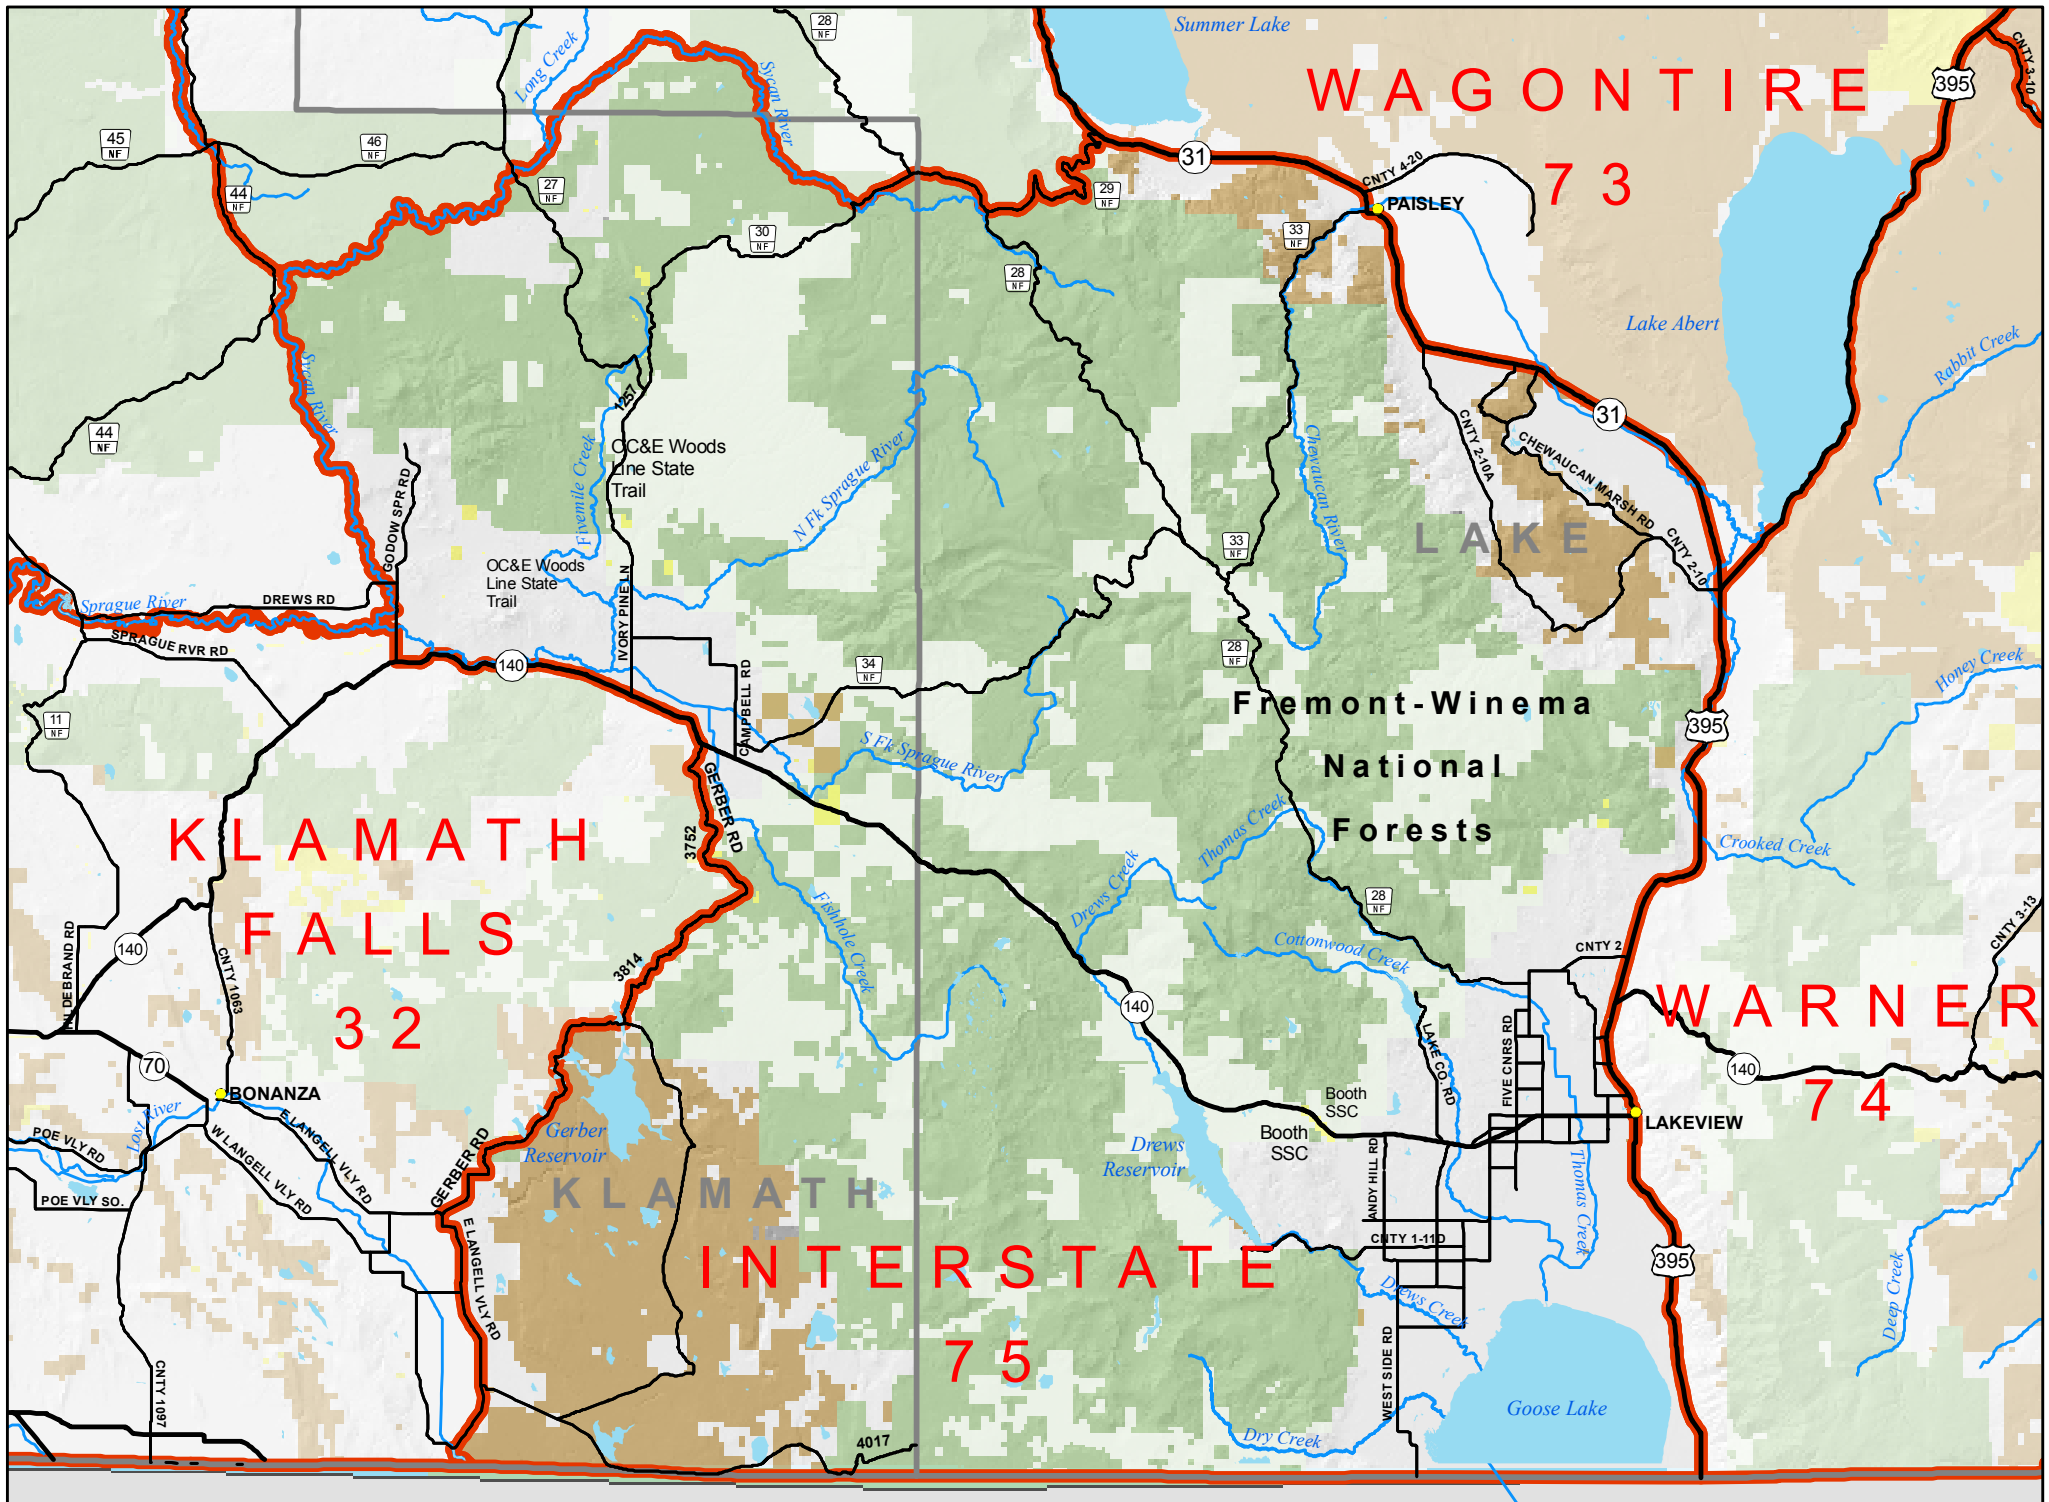

0 7 14 21 28 Miles

WAGON TIRE

73

LAKE

Fremont-Winema
National
Forests

KLAMATH
FALLS

32

WARNER

74

KLAMATH
INTERSTATE

75

Summer Lake

Lake Abert

CHEWAUCAN MARSH RD

Honey Creek

Crooked Creek